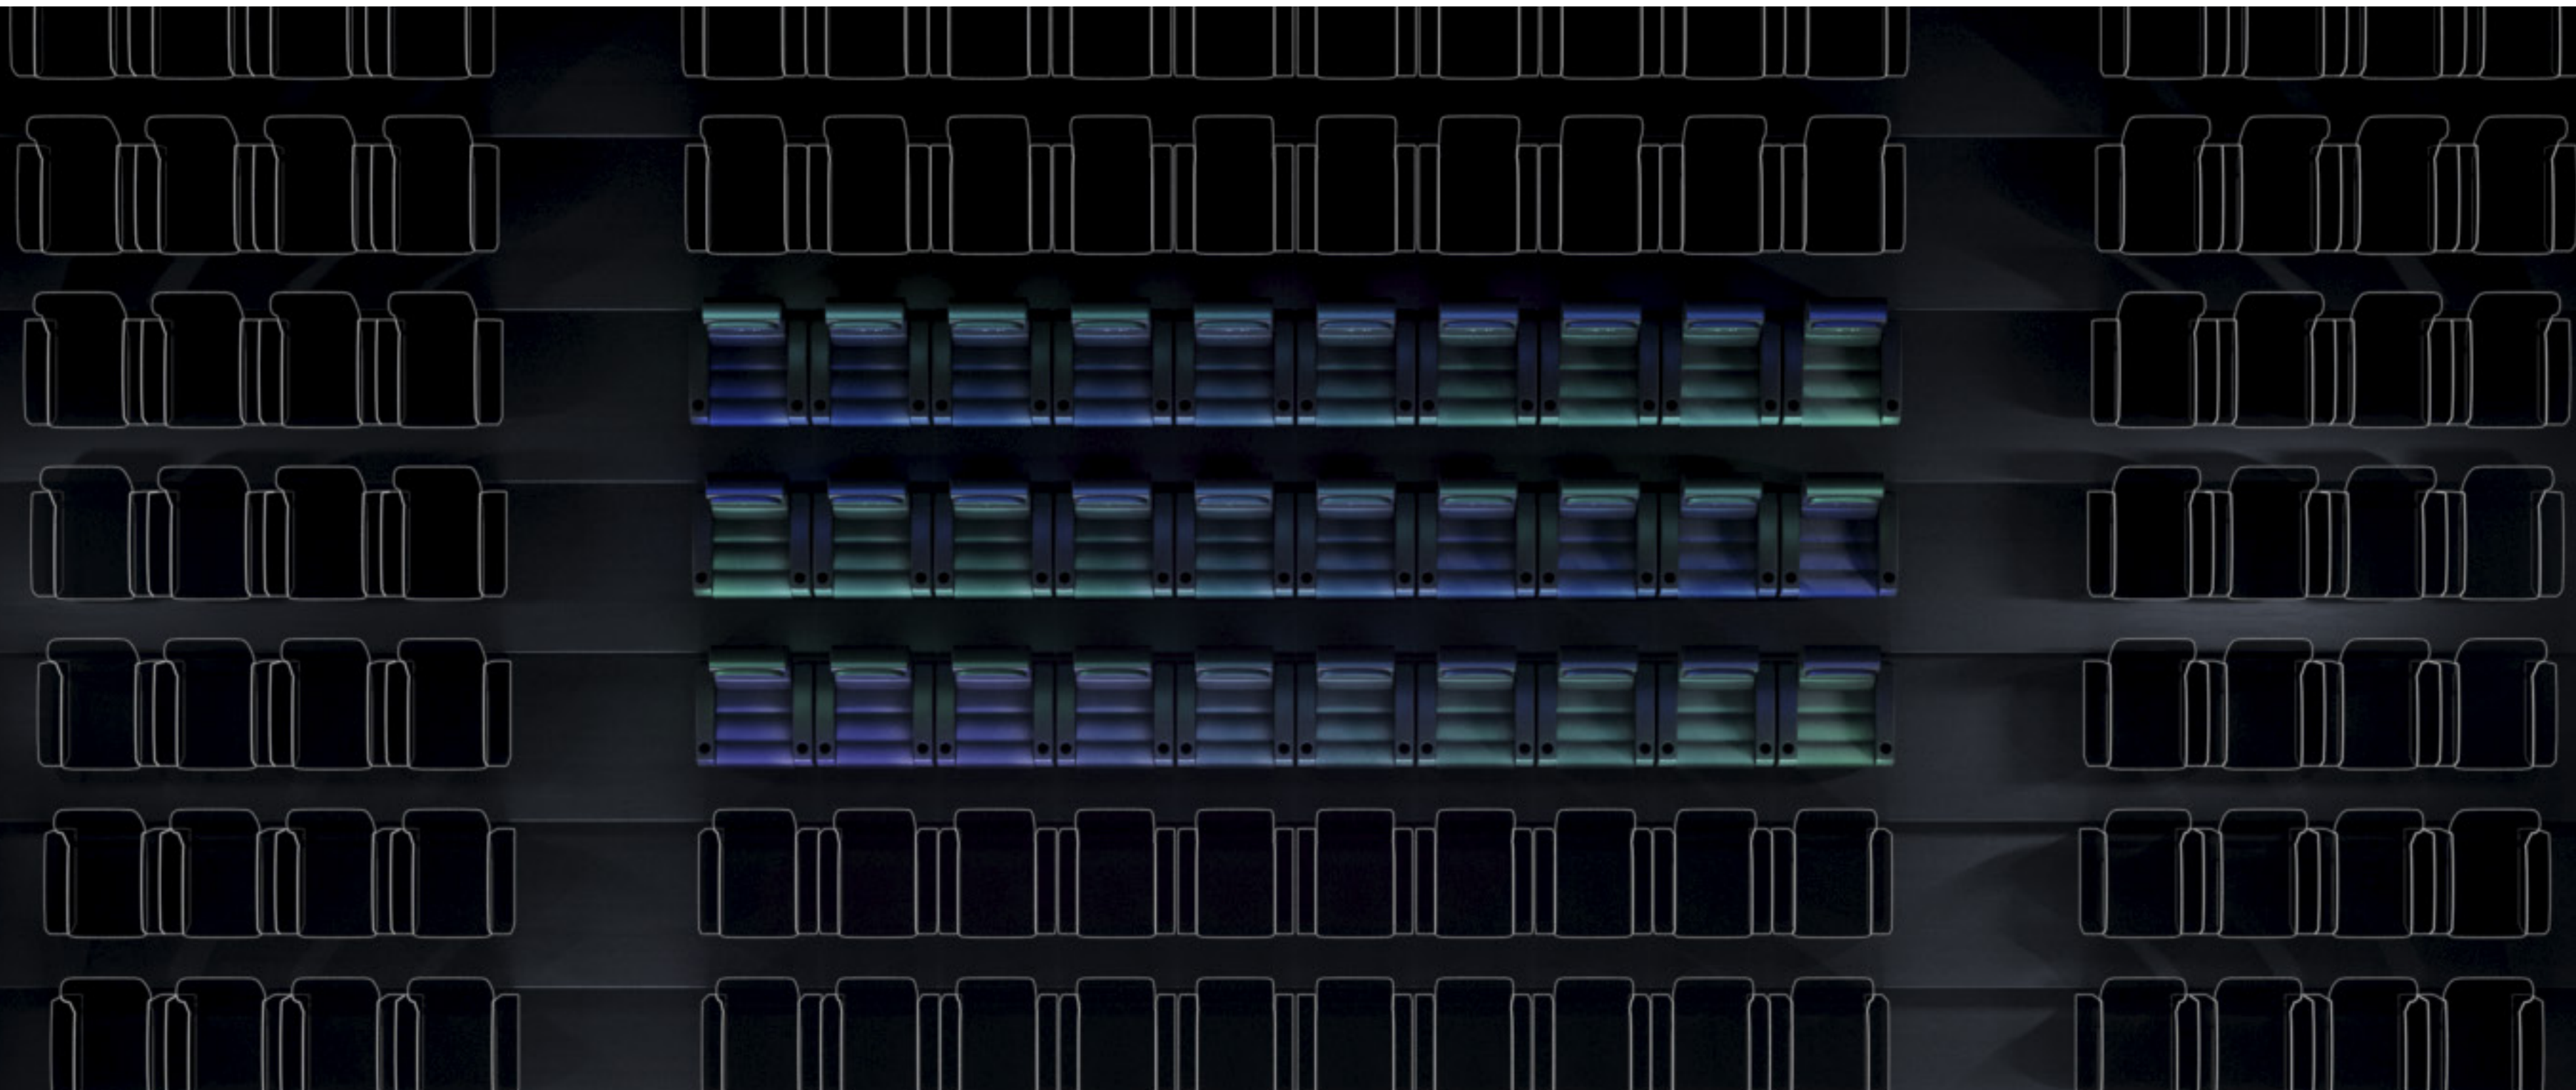

COST-EFFICIENT TURNKEY SOLUTION

VERSATILE

Fits all types of seating:
- Traditional
- Recliner

EASY INSTALLATION

Does not require
infrastructure
modifications

MODULAR

Allows gradual
retrofit

COMPATIBLE

Does not require
a special DCP