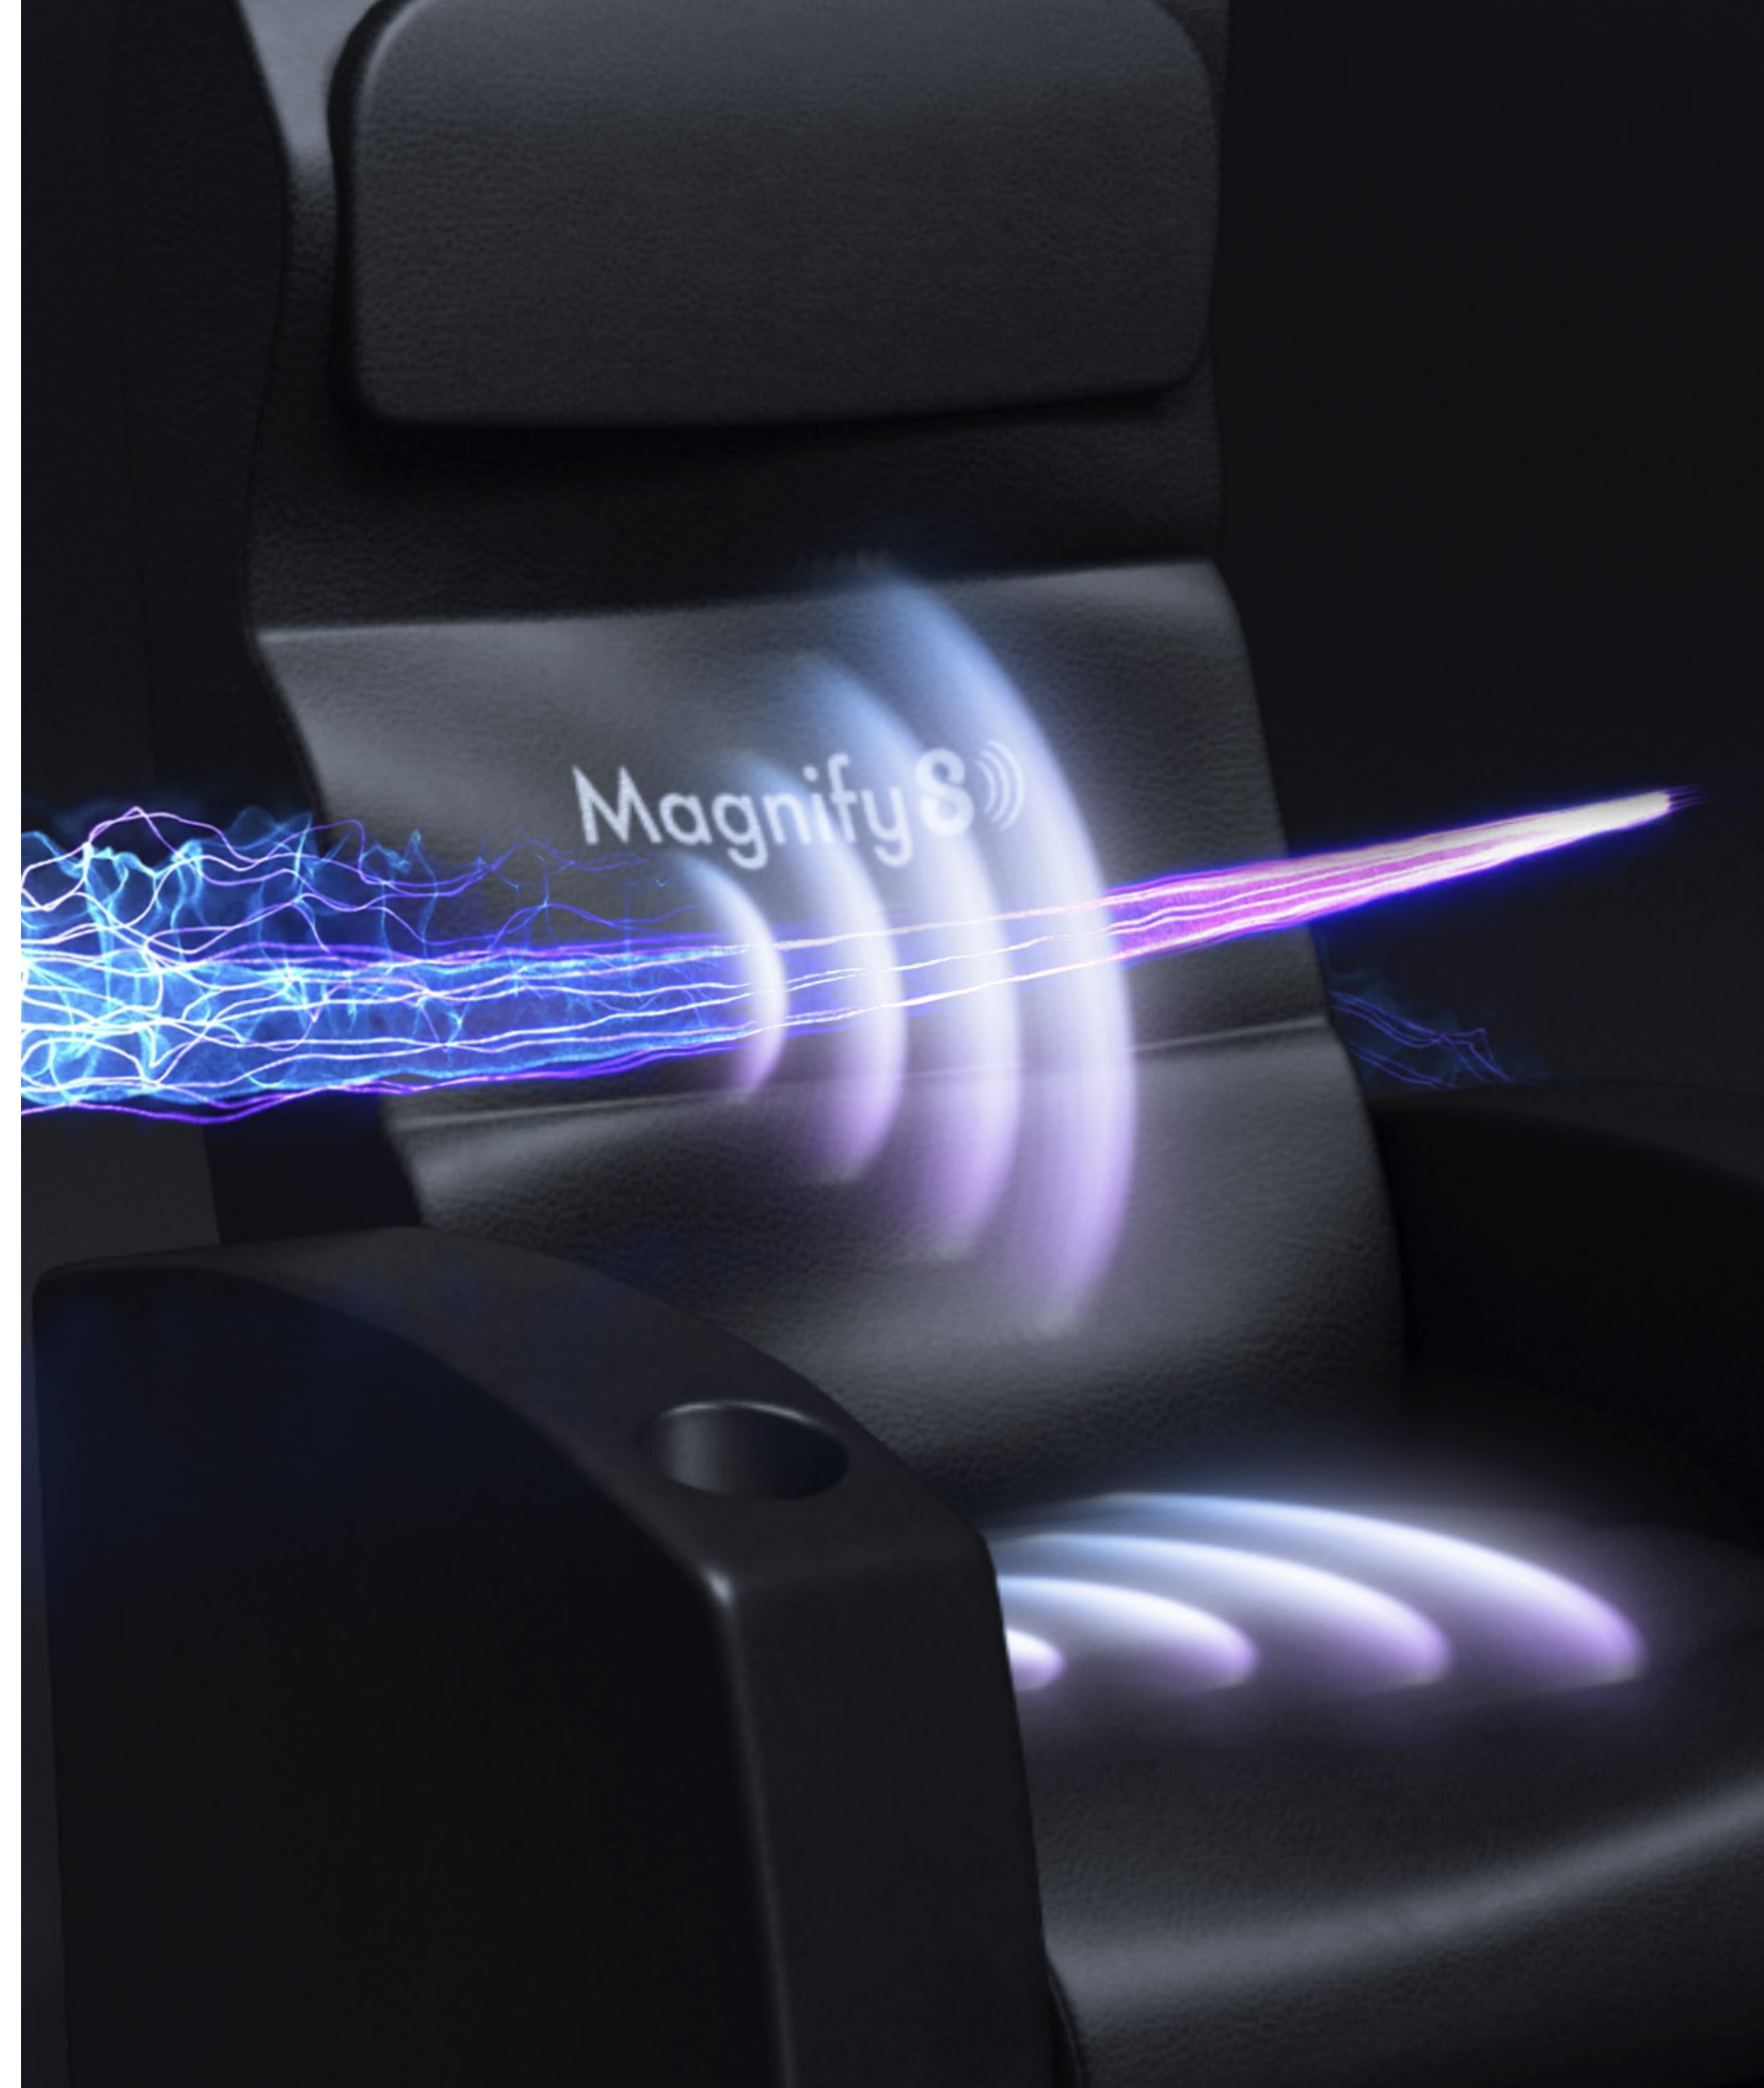

M8))) FEEL THE DIFFERENCE

A diverse array of dynamic and directional effects moves through the 8 spots perfectly synchronized with the on-screen action.

**5 ACTUATORS
IN THE BACKREST**

**3 ACTUATORS
IN THE SEAT**