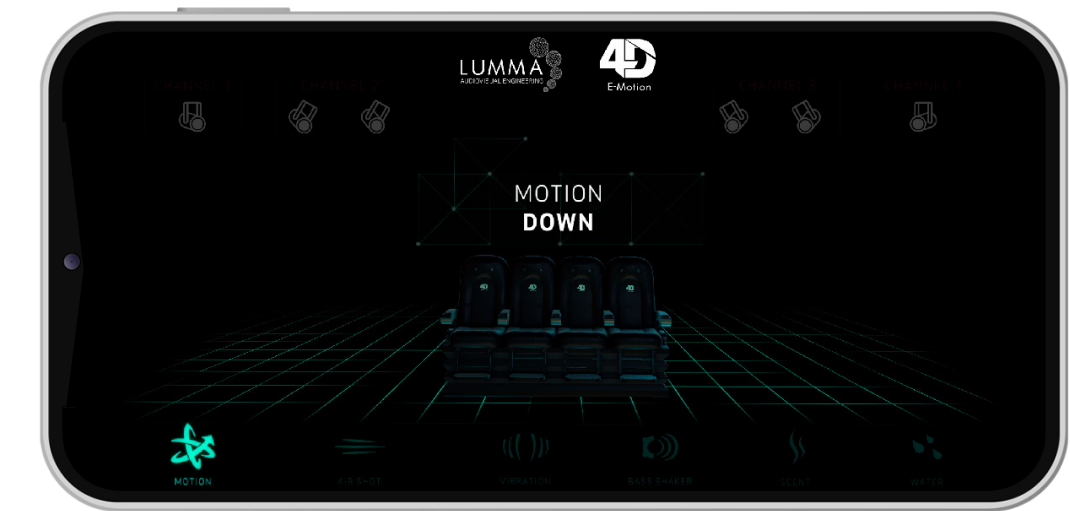

THEATER TECH TEST

1. ### COMPREHENSIVE
2. ### SYSTEM TEST