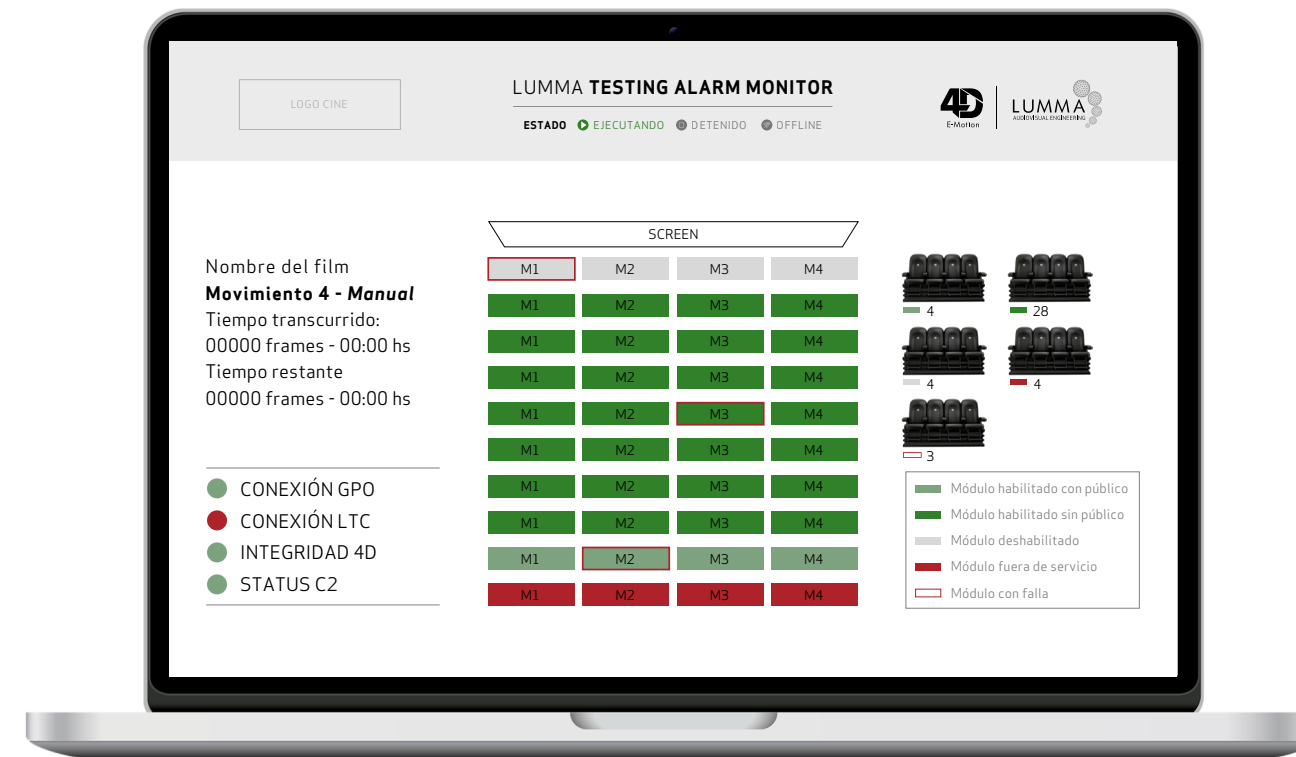

E-MOTION SMART SUITE

E-MOTION CONTROL

- ### ENERGY SAVING SOLUTION
- Ticket Integration System
 - Seat Occupancy Sensor
 - Manual ON/OFF

REAL TIME MONITOR

- ### S4 MODULES
- ### REMOTE STATUS CHECK
- ### Alarm monitoring system