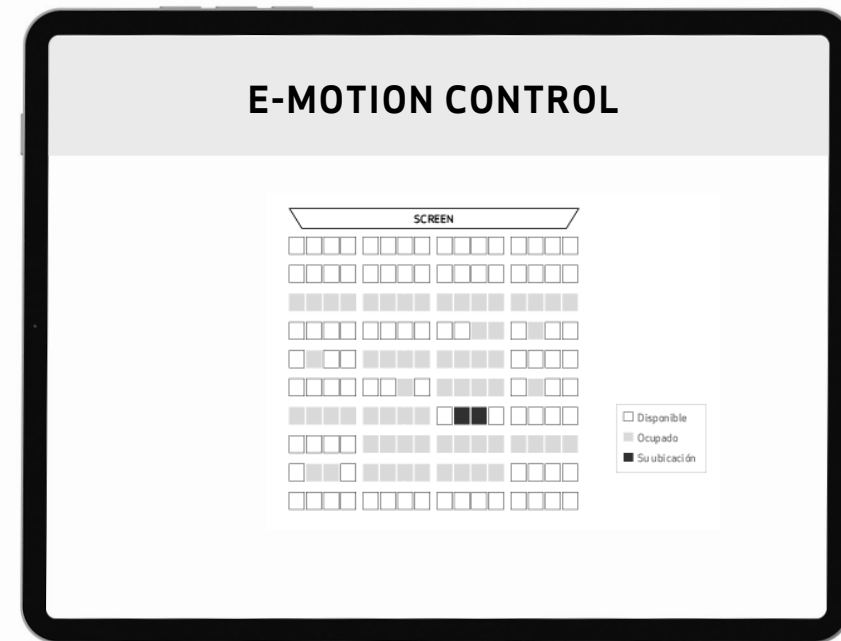

E-MOTION SMART SUITE

E-MOTION CONTROL

- ### ENERGY SAVING SOLUTION
- Ticket Integration System
 - Seat Occupancy Sensor
 - Manual ON/OFF

REAL TIME MONITOR

- ### S4 MODULES
- ### REMOTE STATUS CHECK
- ### Alarm monitoring system