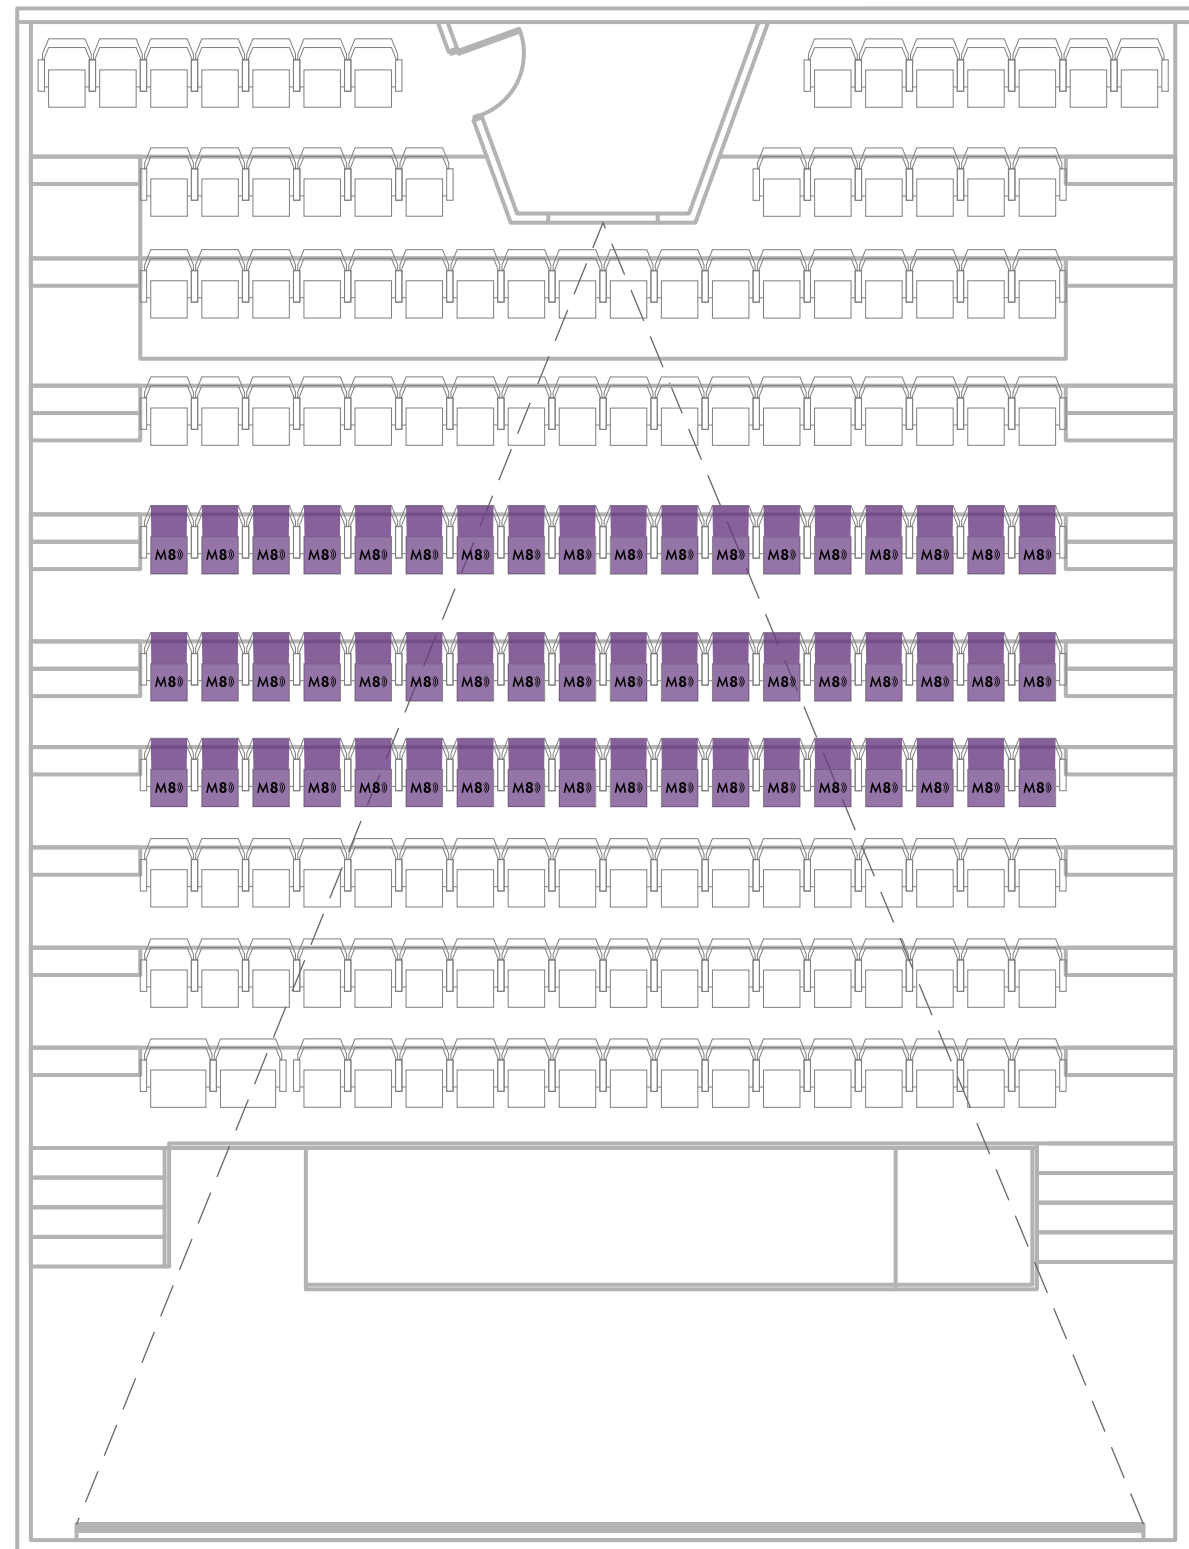

E-MOTION SMART SUITE

Magnify8

MAGNIFY 8 TESTS SEAT # 01

☐ 5 seconds ☐ 10 seconds ☐ 15 seconds ☐ 20 seconds

Bass Shaker 1

ENABLE

Bass Shaker 5

ENABLE

Bass Shaker 2

ENABLE

Bass Shaker 6

ENABLE

Bass Shaker 3

ENABLE

Bass Shaker 7

ENABLE

Bass Shaker 4

ENABLE

Bass Shaker 8

ENABLE

COMPLETE SYSTEM TEST

Enables your cinema staff to test the technology for optimum performance

REMOTE MONITORING

Immediate access from any smart device in real time