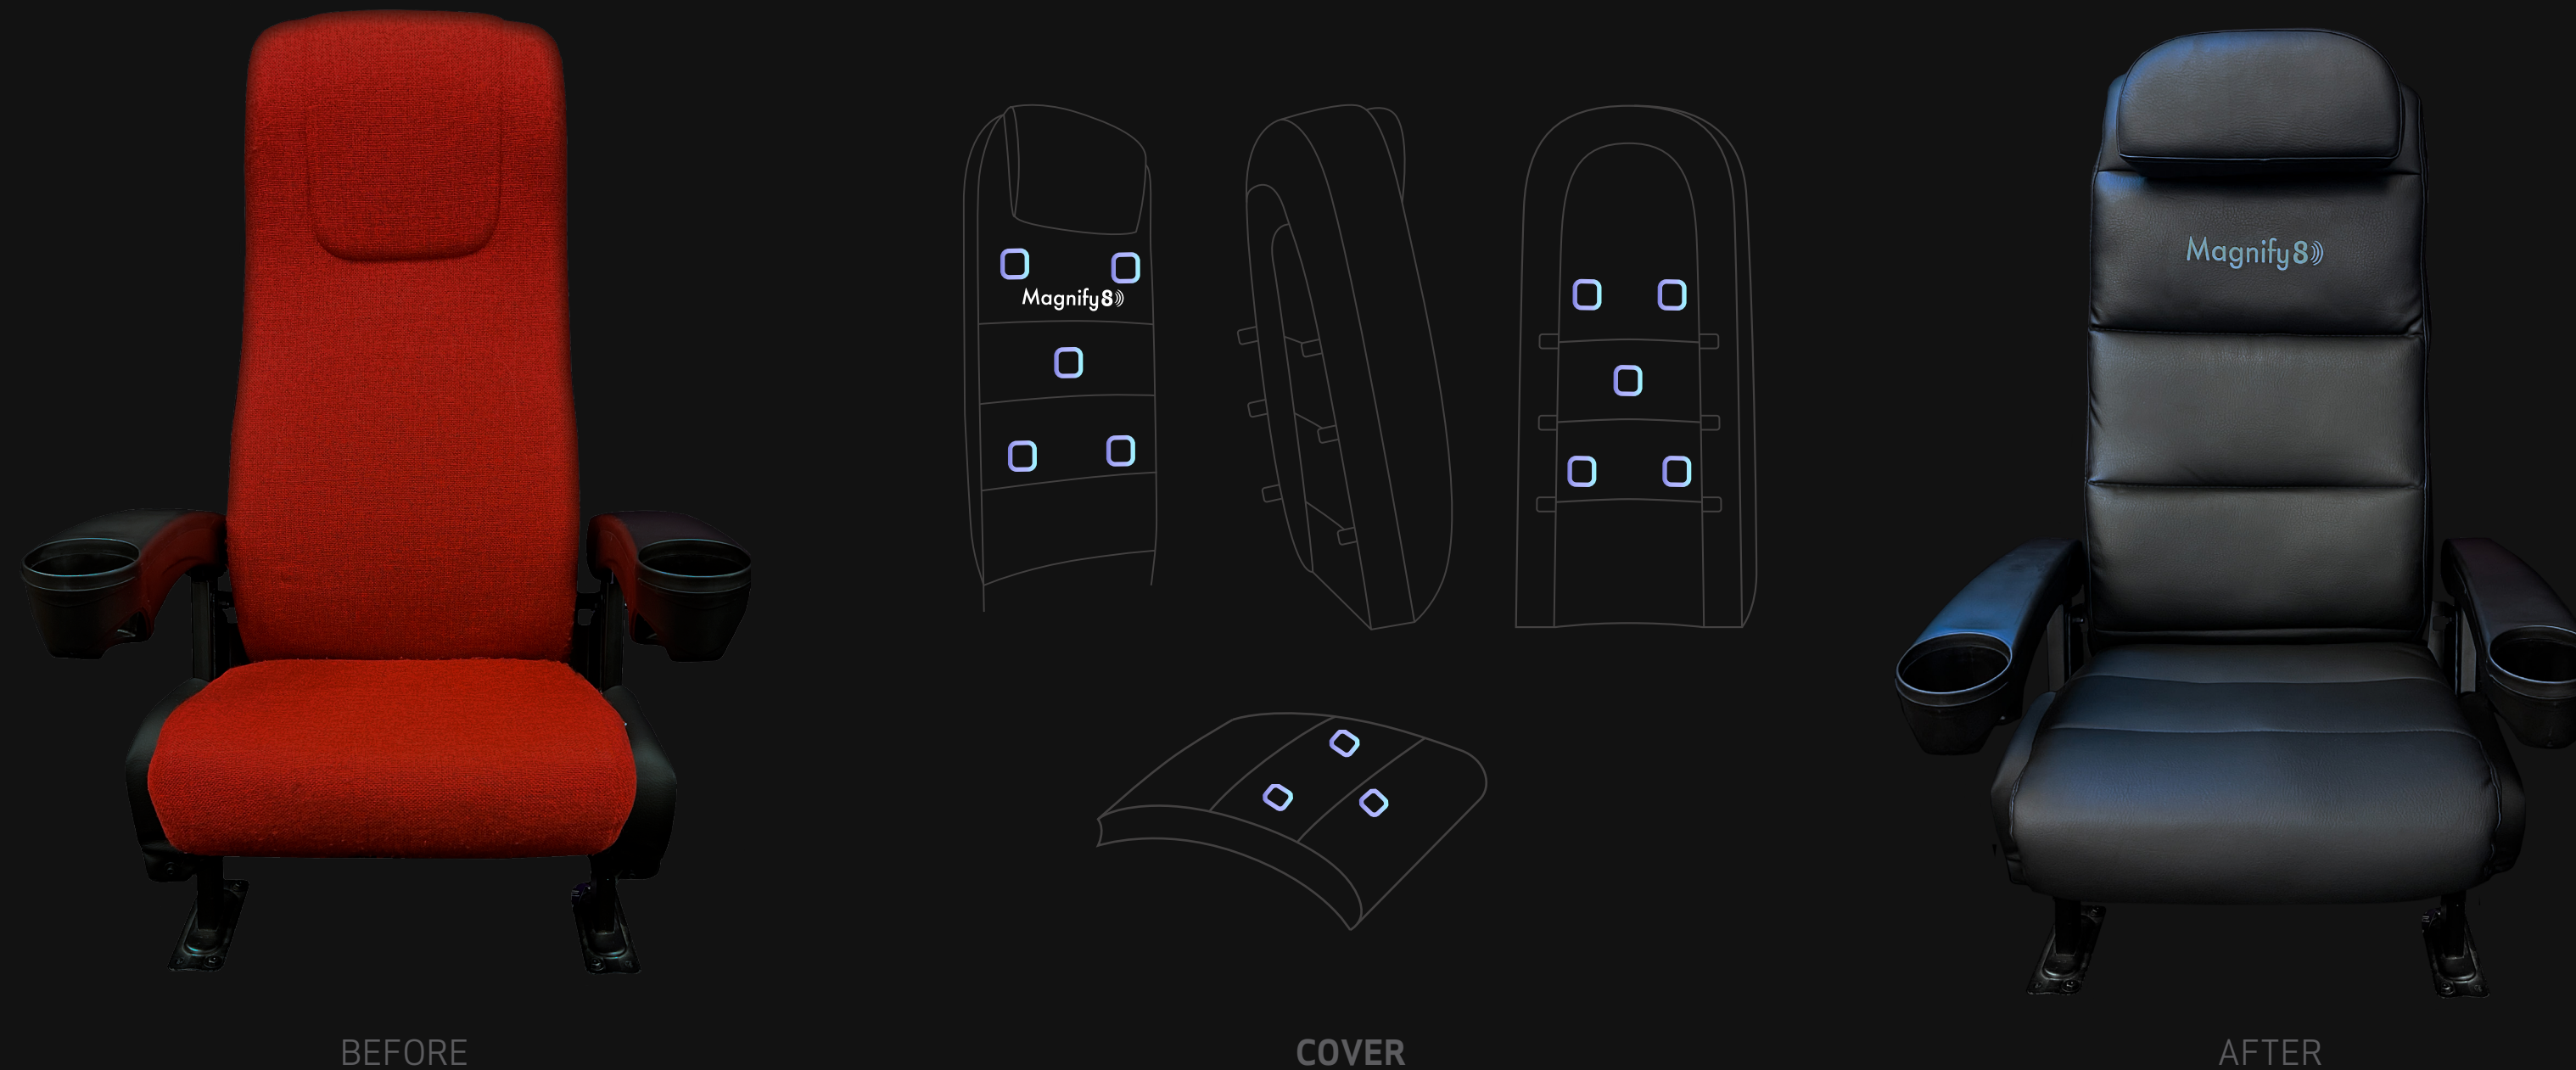

- Existing seats
- New seats

M8 COVER

- Existing seats

COST-EFFICIENT TURNKEY SOLUTION

VERSATILE

Fits all types of seating:
- Traditional
- Recliner

EASY INSTALLATION

Does not require
infrastructure
modifications

MODULAR

Allows gradual
retrofit

COMPATIBLE

Does not require
a special DCP

VERSATILE IMPLEMENTATION

TRADITIONAL OR RECLINER - INTEGRATED

IN EXISTING SEATS

Integrate M8 technology with a seamless installation without changes in your existing seat's appearance.

IN NEW SEATS

Acquire **M8 Embedded / M8 Ready** seats from most cinema seating manufacturers.

M8)) | VERSATILE IMPLEMENTATION

TRADITIONAL OR RECLINER - COVER

ON EXISTING SEATS

A custom-tailored cover with embedded M8 technology, enhancing the experience and the look & feel of the seats.

E-MOTION SMART SUITE

Magnify8

MAGNIFY 8 TESTS SEAT # 01

5 seconds 10 seconds 15 seconds 20 seconds

Bass Shaker 1

ENABLE

Bass Shaker 5

ENABLE