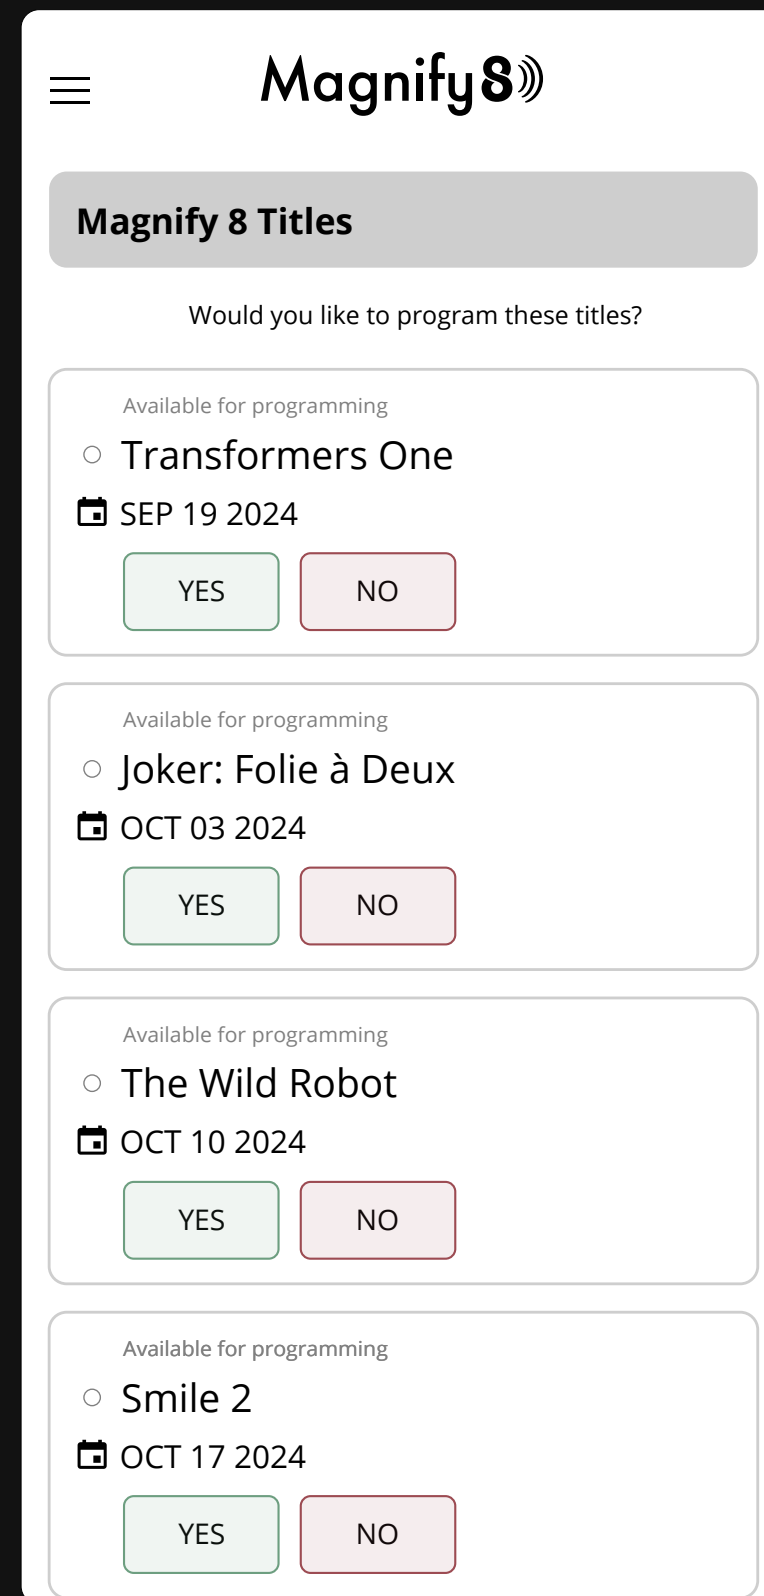

USER FRIENDLY

CUSTOM SELECTION

PERSONAL CALENDAR

DETAILED INFORMATION

MS)) | PROMOTIONAL BOOTH

Boost your theater lobby with a stunning promotional booth showcasing Magnify 8 in action. Film release promotions, marketing actions and more.