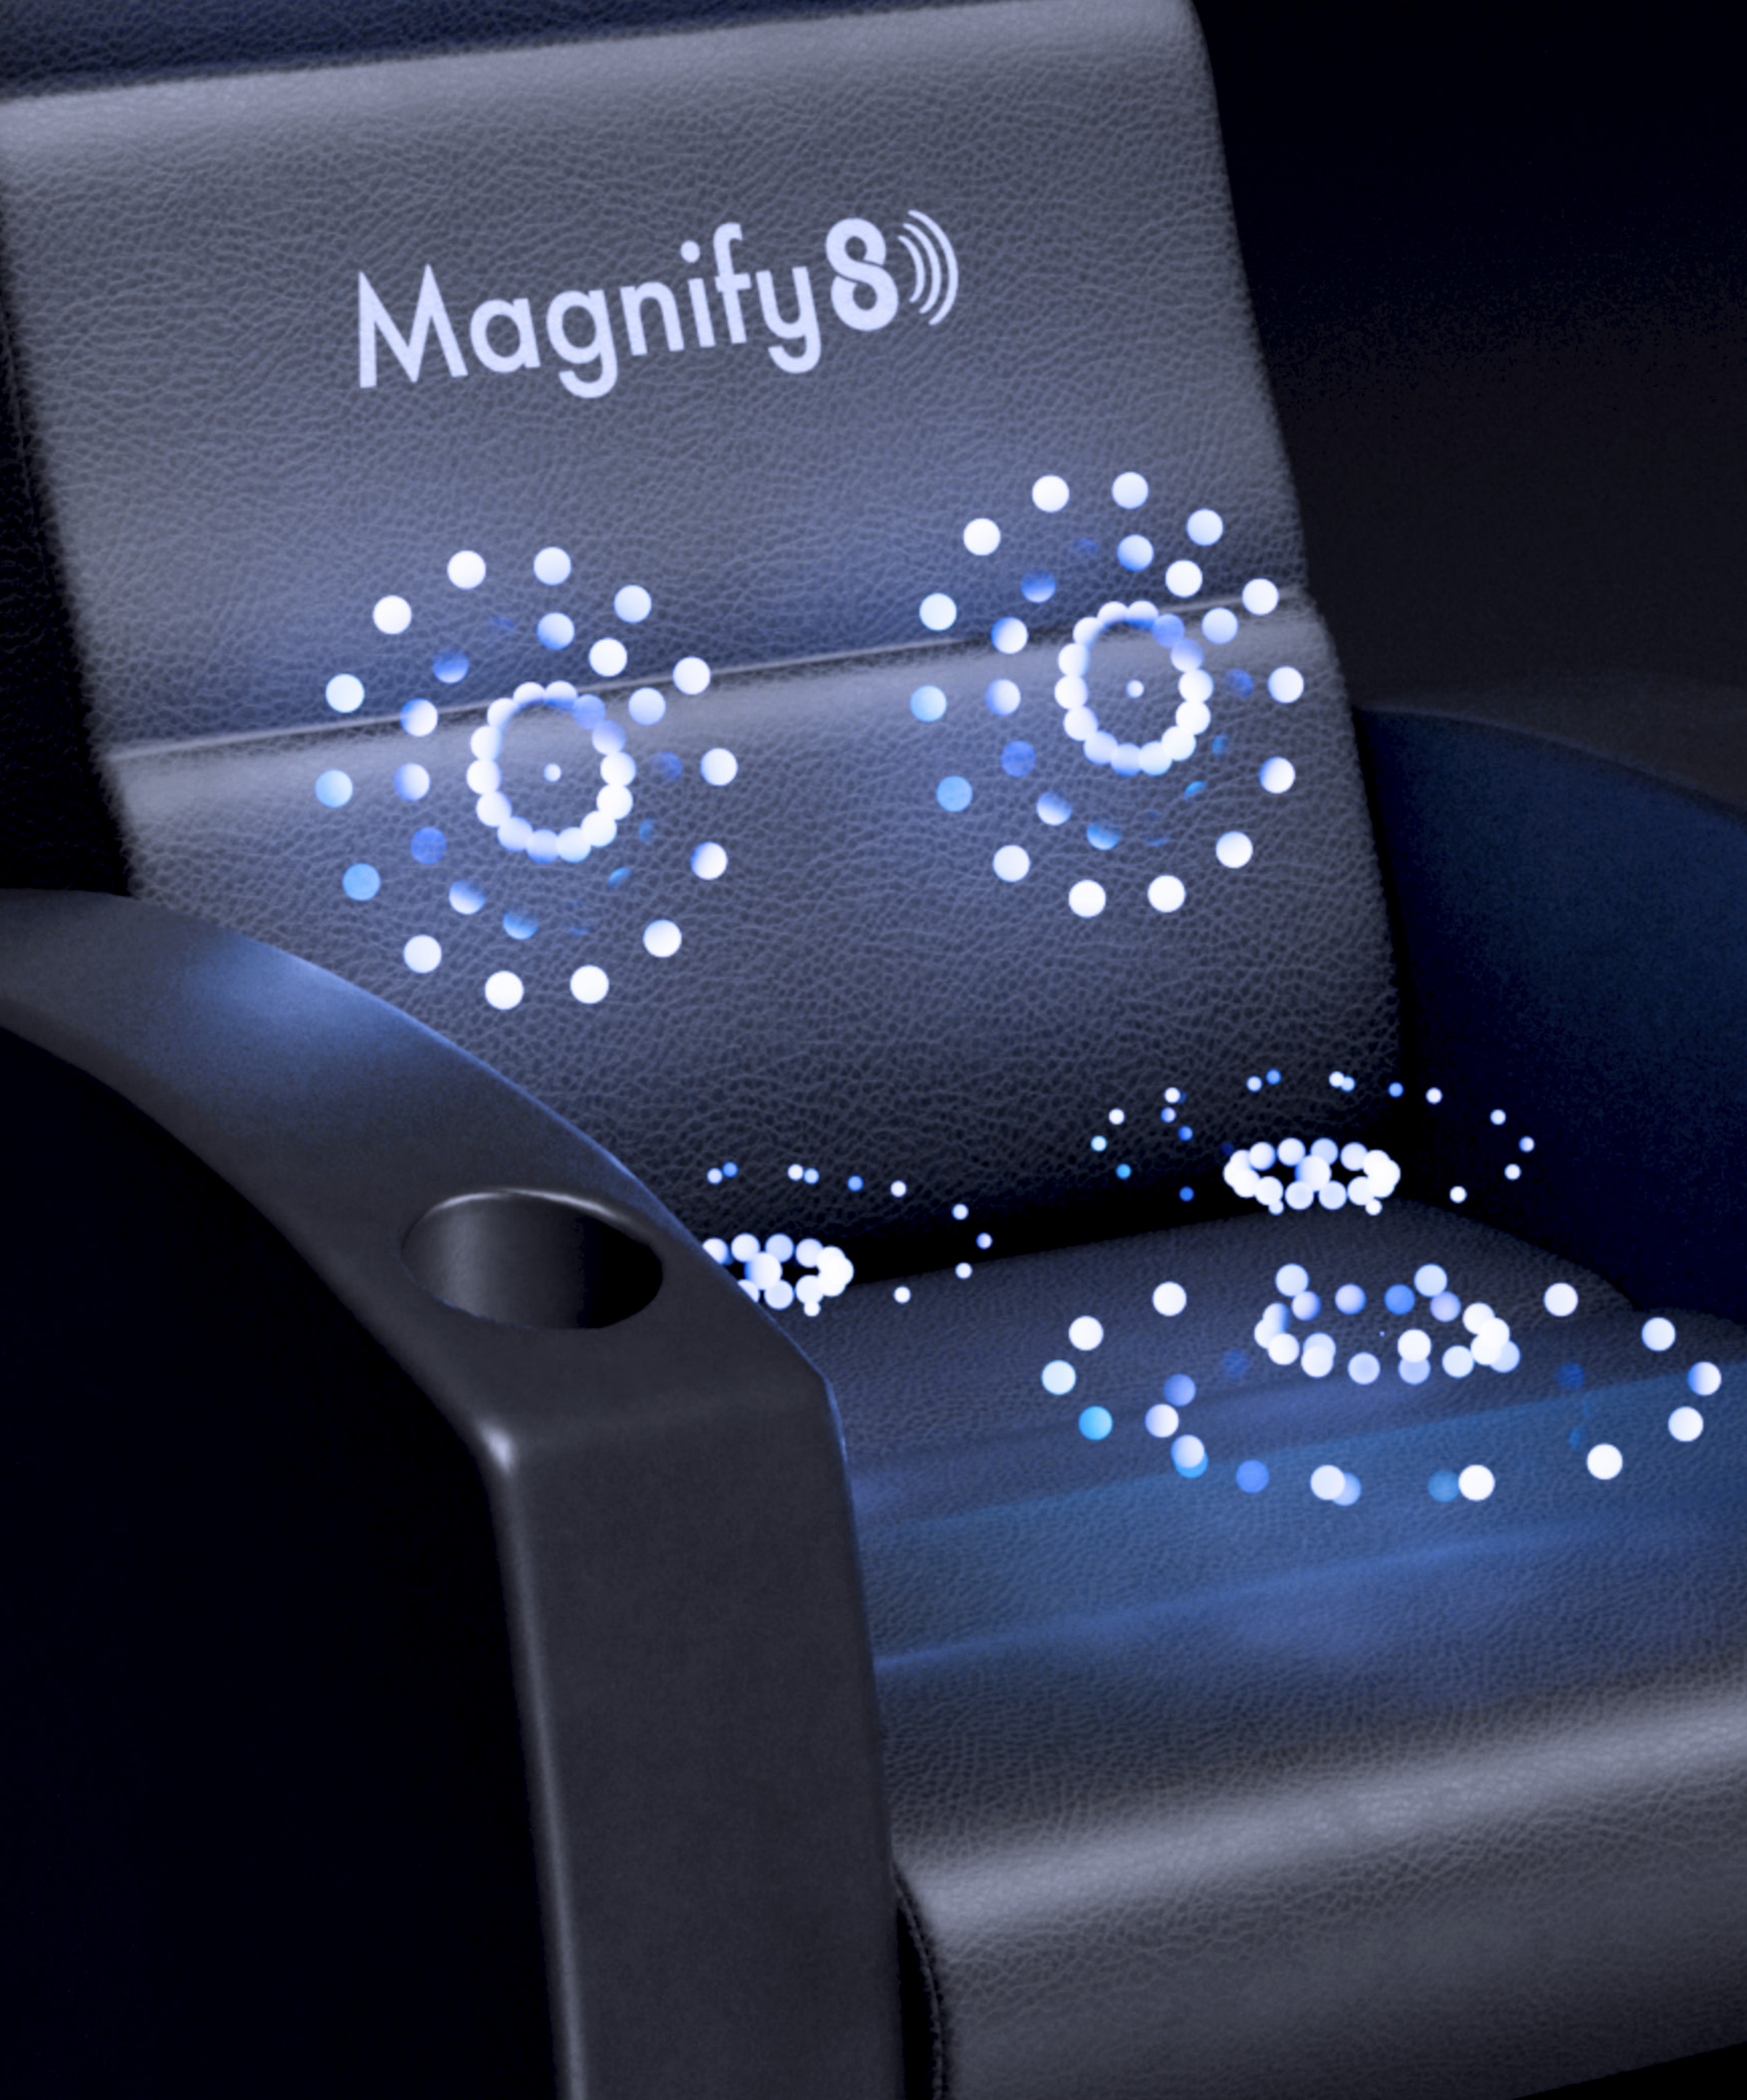

MS))) | OVERVIEW

EASY TO INSTALL

- No infrastructure modifications
- Fits all types of seats

WI-FI COMMUNICATION

- Wireless communication to every seat
- VPN provided by Lumma

ROBUST

- Reliable solution and worry-free maintenance
- Powered by 4D E-Motion Awarded Technology

COMPACT CENTRAL EQUIPMENT

- Always-On Lumma's Controller

SIMPLE REQUIREMENTS

- 110V/1 Amp power outlet

POS INTEGRATION

- Integration with point-of-sale system

FITS **ANY SEAT** TRANSFORMS **EVERY THEATER**

M8 INTEGRATED

- Existing seats
- New seats

M8 COVER

- Existing seats

COST-EFFICIENT TURNKEY SOLUTION

VERSATILE

Fits all types of seating:
- Traditional
- Recliner

EASY INSTALLATION

Does not require
infrastructure
modifications